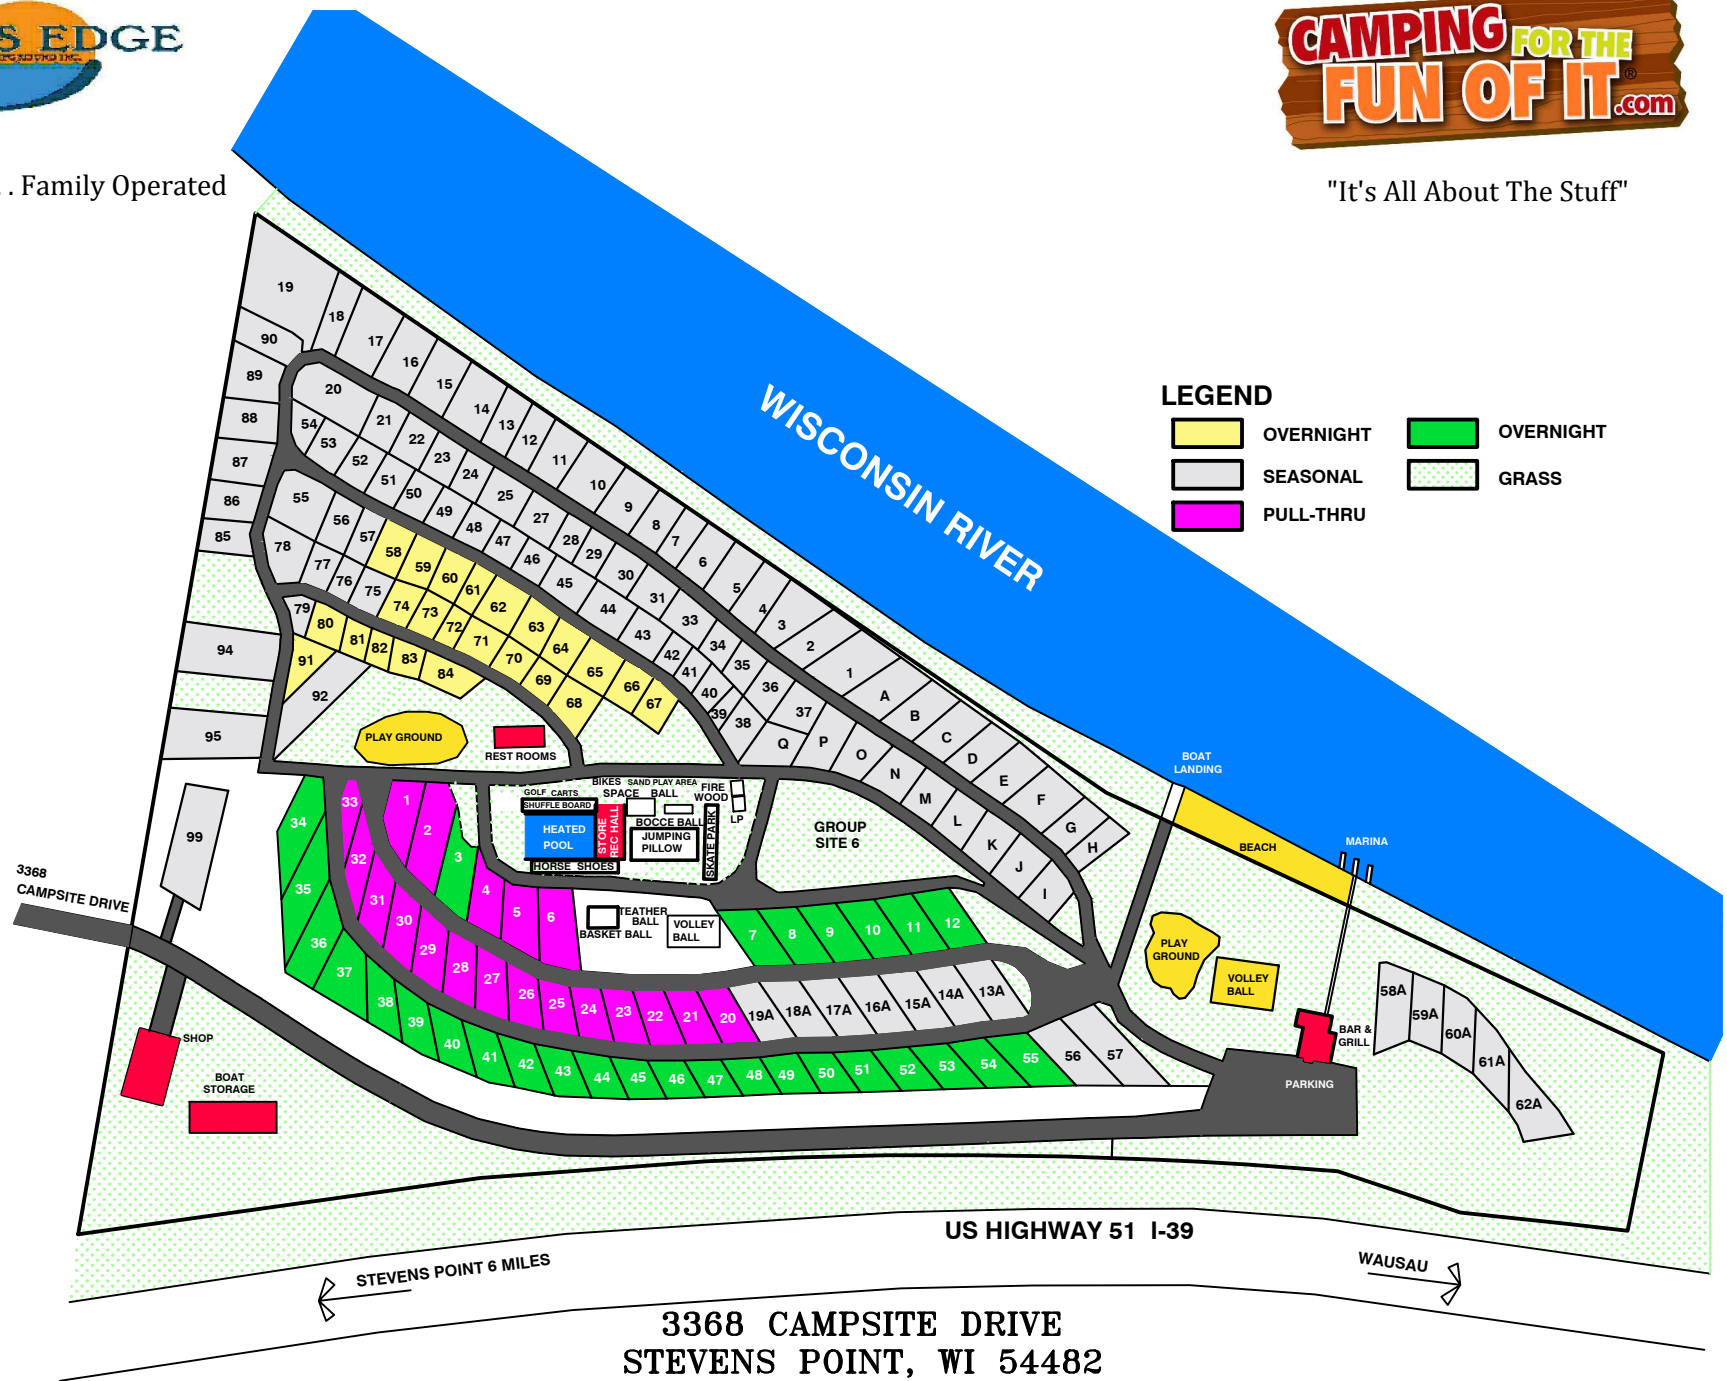

Family Friendly . . . Family Operated

"It's All About The Stuff"

LEGEND

- OVERNIGHT
- SEASONAL
- PULL-THRU
- OVERNIGHT
- GRASS

3368 CAMPSITE DRIVE
STEVENS POINT, WI 54482
 715-344-8058
www.riversedgewisconsin.com